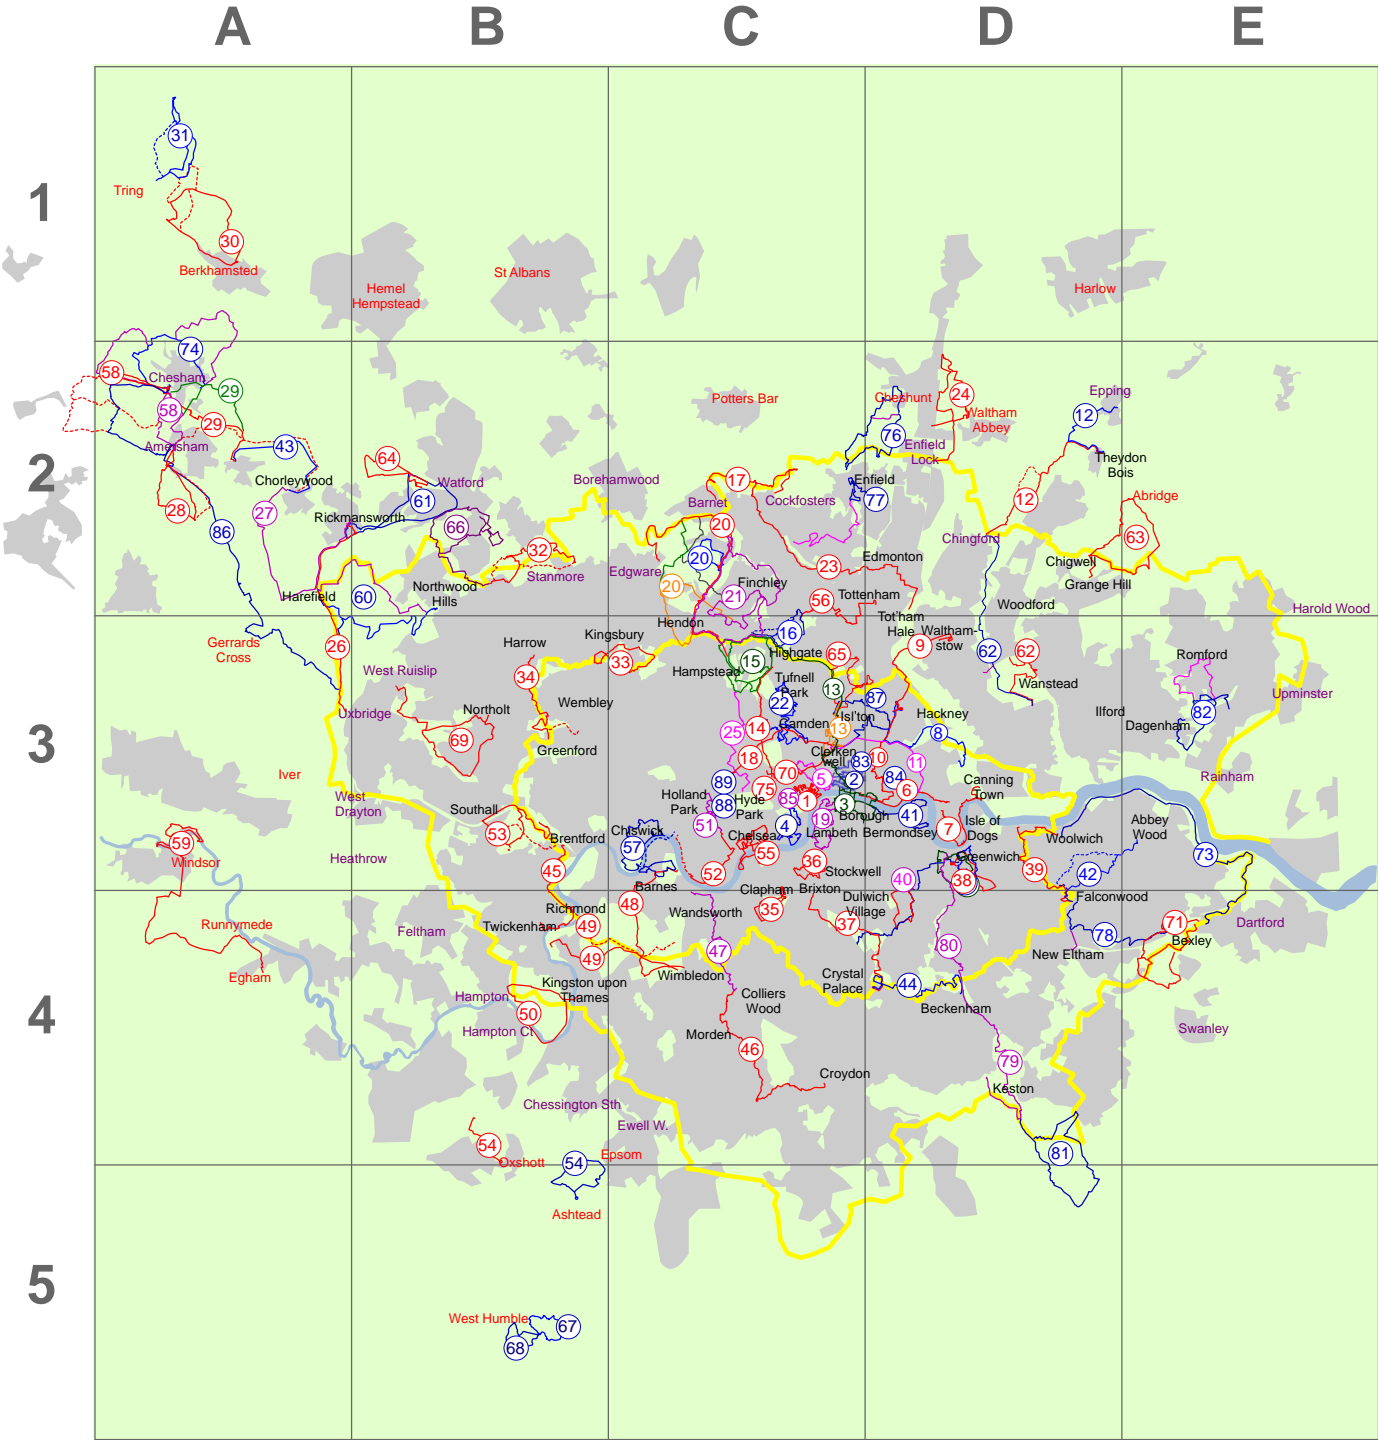

Zoom in to see walk detail
 Numbers refer to the page the walk is on
 Key to walks: www.tonero.me.uk/walkslist.htm

Walks Overview

London Loop and Capital Ring are shown approximately, in yellow
 Places in red are outside the London Freedom Pass area
 Places in magenta are at the end of freedom pass area
 Thames and Lea paths omitted for clarity

77 Enfield Town walk, (with extn to Southgate 9.3 km)	4.4 N	D2	Enfield Town Sta
78 Shuttle Riverway (or 8.8 from New Eltham to Bexley)	10.9 SE	D4	Falconwood Sta
79 Ravensbourne river walk part 1 Keston to Bromley	11 SE	D4	Hayes Sta
80 Ravensbourne river walk part 2 Bromley to Deptford	14 SE	D4	Bromley South Sta
81 Downe and Down House (under construction!)	15 SE	D4	Bus 320/246
82 Rivers Rom and Beam (ends Elm Park)	11.7 E	E3	Dagenham E Sta
83 Hoxton, Shoreditch and Spitalfields or two shorter walks 5.5, 6.5	10.3 E	D3	Hoxton Sta
84 Shadwell and Wapping	6.8 E	D3	Shadwell Sta
85 St James's (Piccadilly)	5 C	C3	Green Park Sta
86 Middle Misbourne Amersham to Gerrards Cross (TBC)	13.5 NW	A2	Amersham Sta
86 Lower Misbourne Gerrards Cross to Uxbridge (TBC)	9.8 NW	A3	Gerrards Cross Sta
87 De Beauvoir Town, South Dalston, Newington Green	8.7 N	C3	Angel Sta
88 Kensington walk-about	6+ C	C3	Notting Hill Gate Sta
89 Bayswater to Notting Hill (and back)	7.9 C	C3	Paddington Sta
90 Chislehurst (TBC)	S		Chislehurst Sta
91 Farthing Down (TBC)	S		Whyteleafe Sta